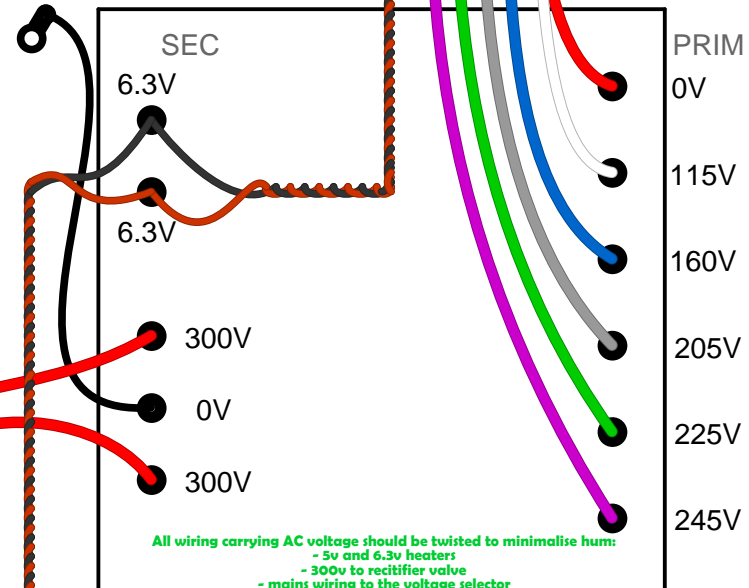

# TW extra VOX

# AC15

**Valve Chart**

V1	EF86
V2	ECC83
V3	EL84
V4	EL84
V5	ECC83
V6	ECC82
V7	ECC83
V8	EZ81

**Turret Board. Org**

Transformer color leads and spec may vary!! Check your transformer datasheet