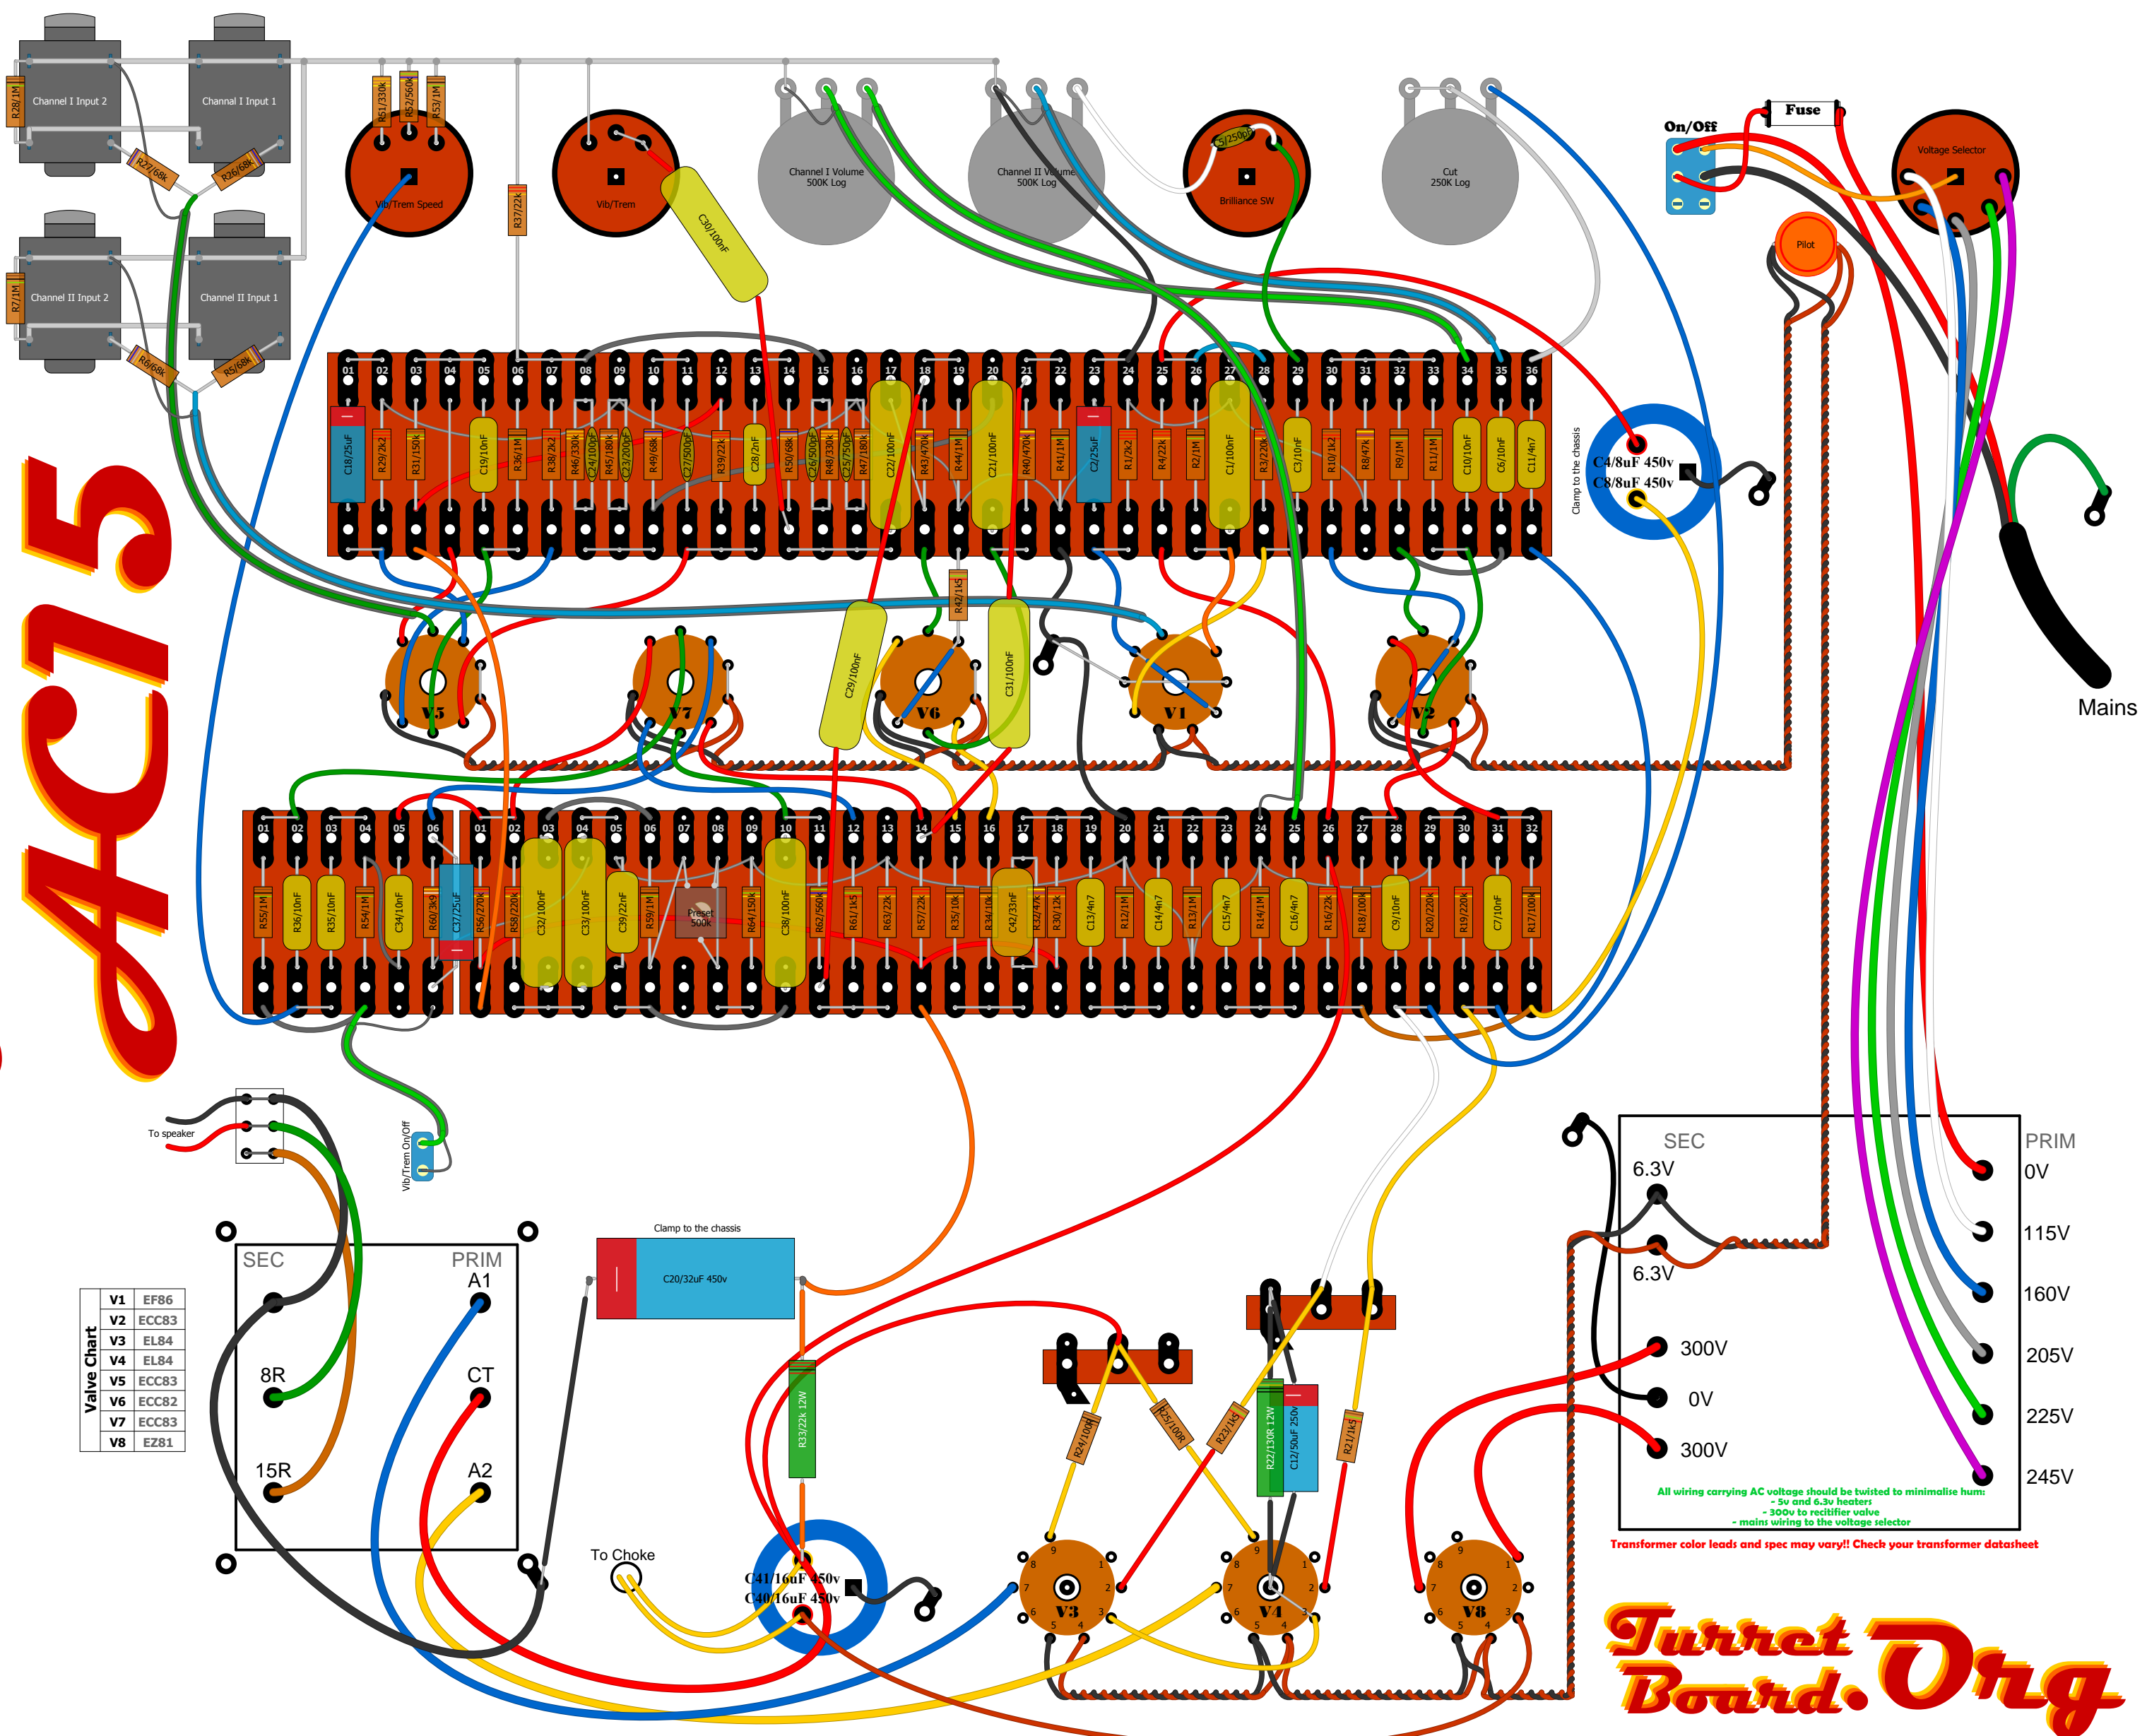

# TW extra VOX

# AC15

**Valve Chart**

V1	EF86
V2	ECC83
V3	EL84
V4	EL84
V5	ECC83
V6	ECC82
V7	ECC83
V8	EZ81

**Turret Board. Org**

Transformer color leads and spec may vary!! Check your transformer datasheet