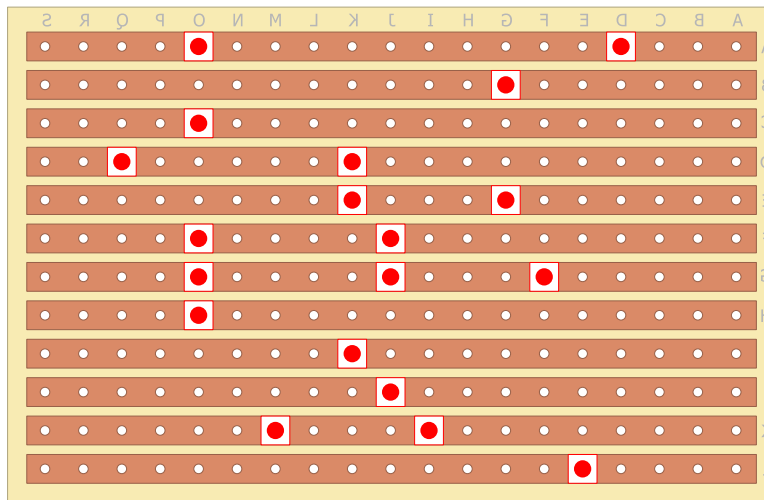

Cuts side

19 x 12

19 cuts - 6 links

V+ is 3v to 36v

Volume is 10k log - Echo mix is 10k log - Repeats is 20k lin

D1 is 1N4001

Volume 1 to ground - Echo mix 1 to ground - Repeats 1 to ground

Shielded cable recommended for ins and outs